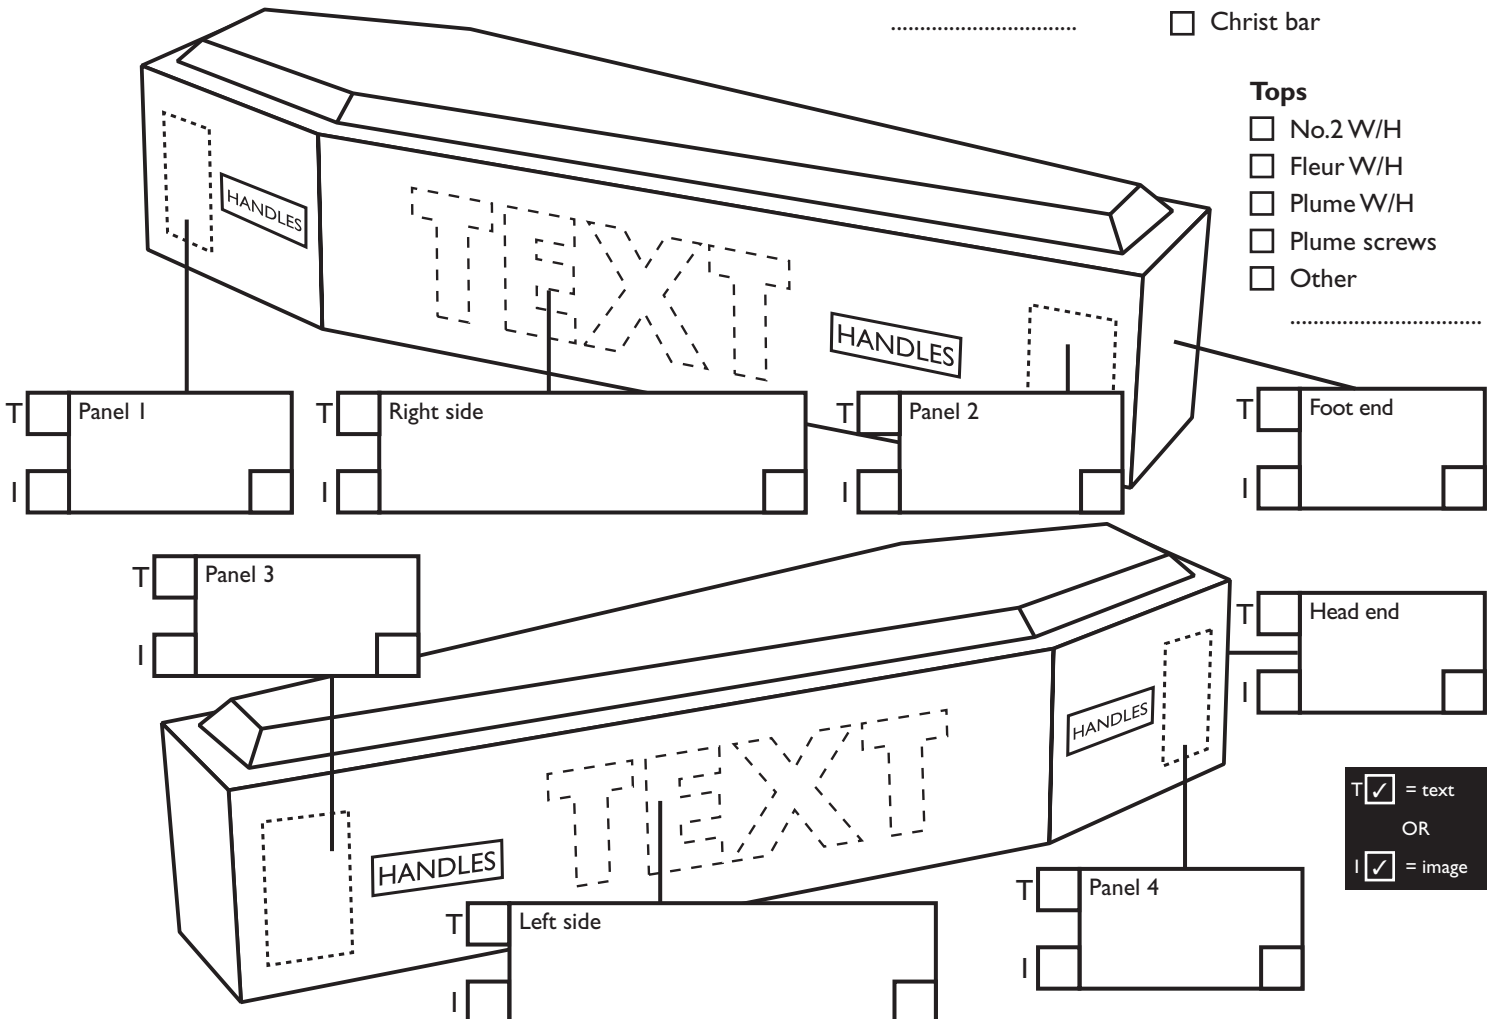

Finish

- Satin
- Gloss
-

Fittings colour

- Gold
- Silver
- Unfitted

Fittings type

- Plastic
- Metal

Fittings type (metal)

- Antique scroll bar
- Oscar bar
- Lyme
- York
- Christ bar
- Red Velvet Oscar
- Other

Fittings type (plastic)

- Fleur
- Yorkrem
- Oscar bar
- Wyvern
- Christ bar

Tops

- No.2 W/H
- Fleur W/H
- Plume W/H
- Plume screws
- Other

T = text
 OR
 I = image

For help and advice, please contact our customer services team