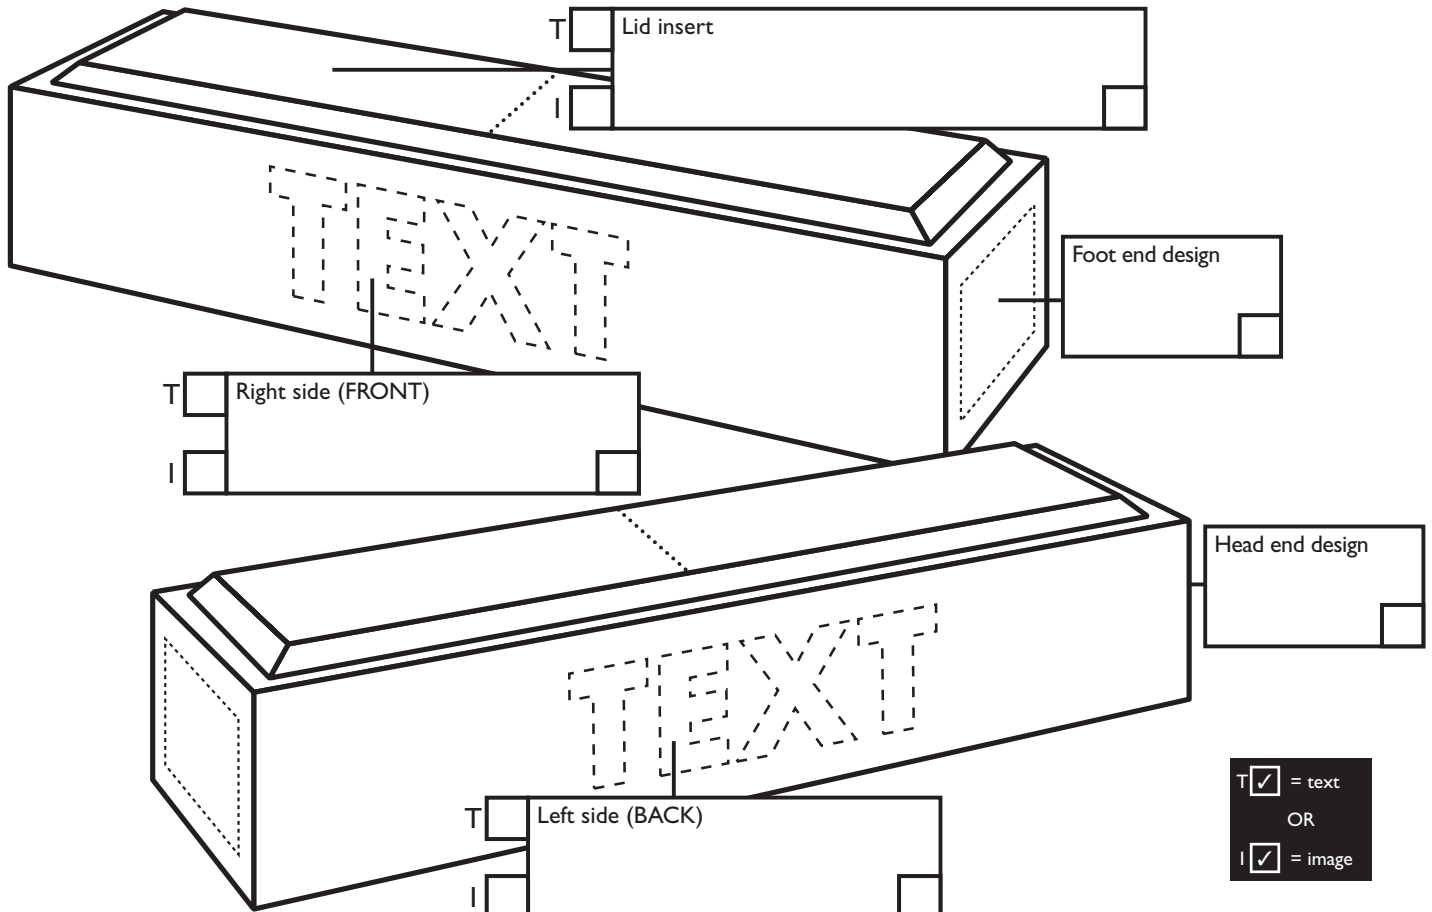

ARTISTE BRITANNIA CASKET ORDER FORM

Company name: ..... Tel: ..... Ordered by: .....

How did you hear about us? ..... Required delivery date: ..... Date: ..... Time: .....

Confirmation email: ..... Ashes casket required? YES NO

Appearance

- ☐ Veneered oak
- ☐ Veneered mahogany
- ☐ Painted
- ☐ Two tone

Colour(s).....

Size

- ☐ 5'10 x 23 x 13
- ☐ 6'2 x 23 x 13
- ☐ 6'6 x 26 x 14

Style

- ☐ Full lid
- ☐ Split lid
- ☐ Lid insert

Font Choice

- ☐ Traditional
- ☐ Modern

Finish

- ☐ Satin
- ☐ Gloss

Fittings colour

- ☐ Gold
- ☐ Silver
- ☐ Unfitted

Fittings type

- ☐ Plastic
- ☐ Metal

Fittings type

- ☐ Yorkrem
- ☐ Fleur
- ☐ Oscar
- ☐ Catholic
- ☐ Other .....

Casket suite

- ☐ White
- ☐ Lilac
- ☐ Oyster
- ☐ Pink
- ☐ Blue
- ☐ Cream
- ☐ Other .....

Tops

- ☐ No.2 W/H
- ☐ Fleur W/H
- ☐ Plume W/H
- ☐ Plume screws
- ☐ Metal No.2 W/H
- ☐ Metal Crucifix W/H
- ☐ Other

For help and advice, please contact our customer services team